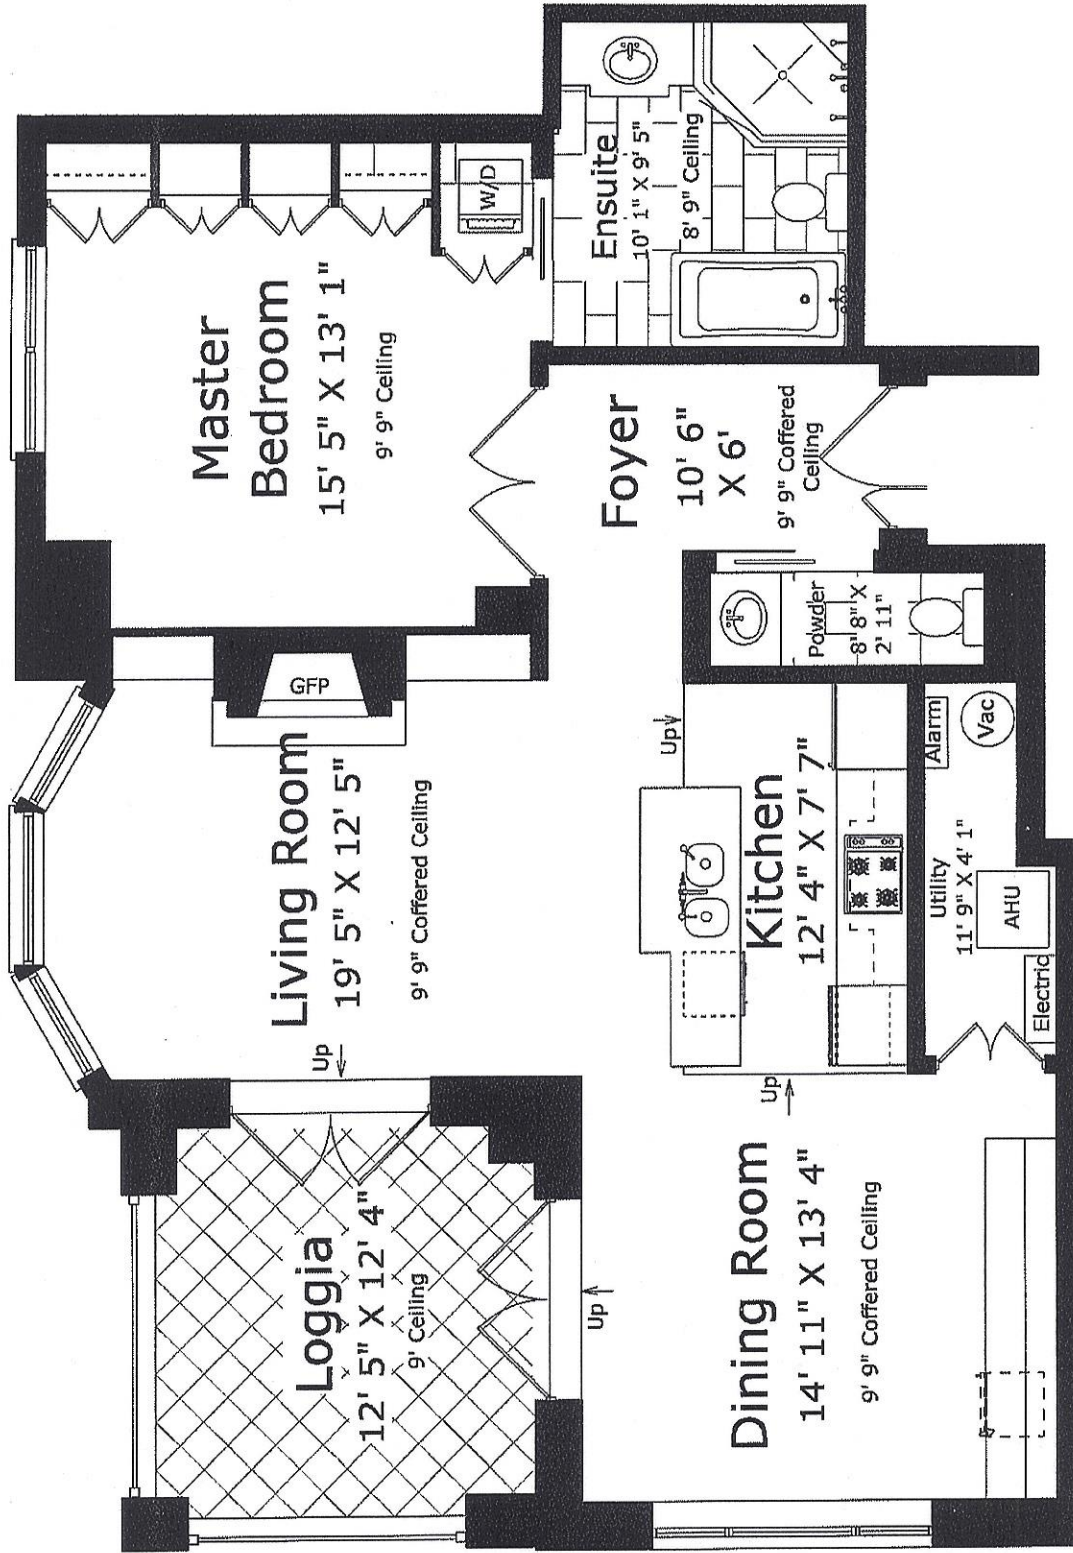

One St. Thomas St., Suite 8D, Toronto

Floor Area Approximately 1246 Sq. Ft.

Note: Not To Scale. Actual usable floor space may vary from the stated floor area.